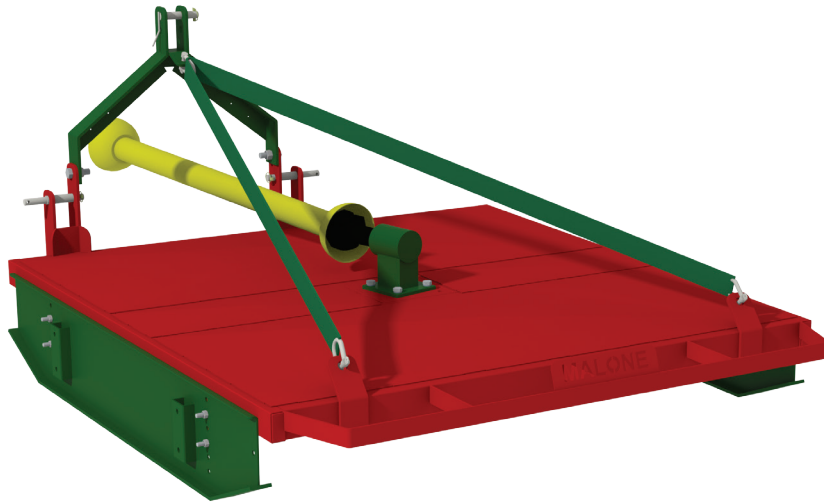

## Specifications

- Work Width: 1.5m (4.9ft)
- Transport Width. 1.8m (6ft)
- Transport Length: 2.2m (7.5ft)
- Power: 22kw (30hp)
- PTO Speed: 540rpm
- No. of Rotors: 1
- Weight: 830Kg (1830lbs)
- Single Acting Hydraulic

## Features

- Bevel Gearbox Drive
- Floating A Frame
- Single Blade Bar
- Semi Off-Set
- Easy Adjustable Skids
- Light Weight