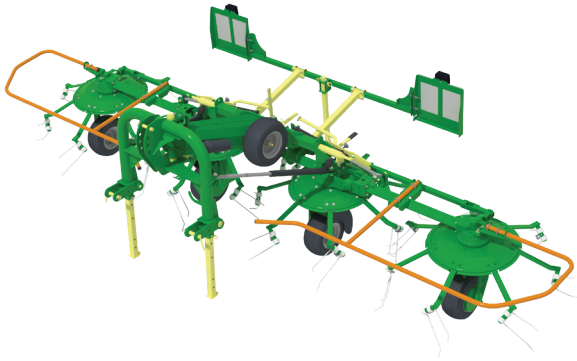

# 570

## Specifications

- Work Width: 5.74m (18.7ft)
- Transport Width: 2.78m (9.5ft)
- Transport Height: 2.6m (9ft)
- Weight: 830kg (1830lbs)
- Power: 53kw (70hp)
- PTO Speed: 540rpm
- No. of Rotors: 4
- Rotor Diameter: 1.6m (5.5ft)
- Tines per rotor: 7
- 2 x Single acting float ram

## Specifications

- Work Width: 8.4m (27.6ft)
- Transport Width: 2.98m (10ft)
- Transport Height: 3.2m (10.5ft)
- Weight: 1100kg (2425.5lbs)
- Power: 60kw (80hp)
- PTO Speed: 540rpm
- No. of Rotors: 6
- Rotor Diameter: 1.6m (5.5ft)
- Tines per rotor: 7
- 2 x Single acting float ram

## Features

- Double Hook Tines
- Spare Wheel
- Kennifix hydraulic connections
- Height Adjustment
- Rear Lights