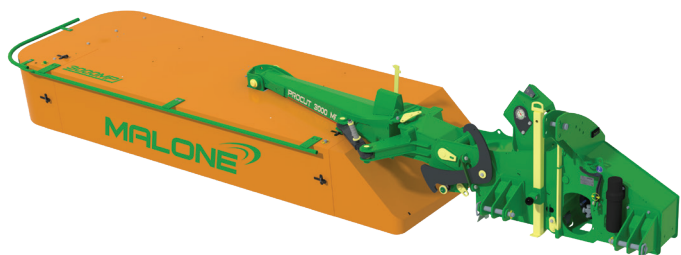

3000MP

Specifications

- Work Width: 3.0m (9.8ft)
- Transport Height: 3.6m (12ft)
- Weight: 960kg (2117lbs)
- Power: 75kw (100hp)
- PTO Speed: 540rpm
- No. of Discs: 7
- Blades per disc: 2x4mm (0.16")
- 1 x Double acting float ram
- 1 x Single acting ram
- PTO Overrun

3400MP

Specifications

- Work Width: 3.4m (11.1ft)
- Transport Height: 3.9m (13ft)
- Weight: 1070kg (2359lbs)
- Power: 82kw (110hp)
- PTO Speed: 540rpm
- No. of Discs: 8
- Blades per disc: 2x4mm (0.16")
- 1 x Double acting float ram
- 1 x Single acting ram
- PTO Overrun

Features

- Quick-fit Blades
- Drive Shield Module
- Comer Cutterbar & Gearbox
- Walterscheid Driveline
- Hydraulic Floatation
- Swarth Wheels
- Mechanical Lock
- Folding Front Cover